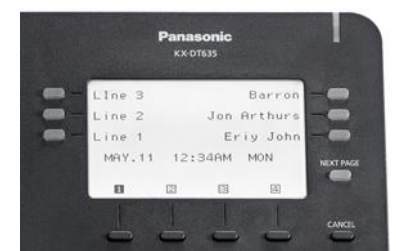

Monochrome LCD display of the KX-DT635-B