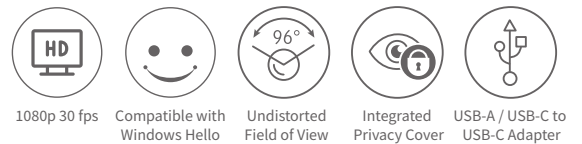

### JPL Vision Access

Windows Hello compatible USB webcam with a full HD 1080p glass lens, built-in privacy lens cover, USB-A and USB-C connectivity to allow optional connection to any USB-A or USB-C device.

### Overview

Features	HD 1920 x 1080p Camera
	Full HD 1080p glass lens - No optical distortion
	Built-in privacy lens cover
	Two full duplexed microphones - Built in dual stereo
	Built-in camera in-use LED indicator
	USB 2.0 Type-A and USB-C connectivity
	Desk mount, monitor mount and universal thread for tripod option
	Full 360° camera rotation including 90° tilt for over desk viewing
	Automatic low-light correction
	AEC – Automatic Echo Cancellation
	ANS – Automatic Noise Suppression
Certifications	UKCA, CE, FCC, RoHS, REACH
Unit Dimensions	92.5 x 52 x 31 mm
Warranty	24 Month repair or replacement warranty
MOQ	Master Shipping Carton: 40
SKU:	575-400-001
EAN:	5060126959786