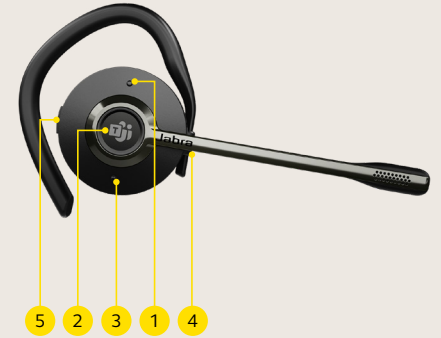

HOW TO USE

- ① 🔊+ Push x1
- ② 🔄/🗑️ Push x1
- ③ 🔊- Push x1
- ④ 🔋 Charging port
- ⑤ 🗣️/🗑️ Push x1 during a call

For more details check jabra.com/help/engage55

	FEATURES	BENEFITS	
Connectivity	Computer	Jabra Link 400 DECT adapter with USB-A or USB-C variant. Extensive, secure range up to 150m/490ft from your computer	
	Single connectivity	Connect to your computer	
	Device pairing	Pair a single headset to your computer. Conference in up to an additional 3 headsets on calls	
Audio	Microphone	Dual Microphone – ECM Uni-Directional and Analog MEMS system (stereo/mono) ECM Uni-Directional Microphone (convertible)	
	Speakers	Professional grade for exceptional speech clarity	
	Sidetone	Yes	
	Stereo sound	Yes – stereo model only	
	Security	Secure DECT Level C	Uses FIPS 140-2 algorithms to exceed DECT Security Step C standards
Ease of use	Rechargeable battery	Up to 13 hours battery life for stereo/mono, up to 9 hours for convertible. Spare battery available as an accessory for stereo/mono	
	Busylight	Busylight acts as a do-not-disturb sign to prevent interruptions	
	Easy charging	Charging cable supplied	
	Optional charging stand	Easy charging and docking with the optional charging stand	
	Call management	Answer/reject calls; increase/decrease speaker volume; mute	
	Comfort & wellbeing	Ear cushions	Non-clamping, soft leatherette ear cushions keep ears cool and comfortable, for all-day wear
Lightweight		Stereo 83g/2.93oz, mono 57g/2.01oz, convertible 21g/0.63oz	
Hearing protection		SafeTone™ 2.0 (comprises PeakStop™, intelligent acoustic shock protection, speech level normalization, and IntelliTone™ 2.0)	
Software integration	Device management and firmware upgrades	Use Jabra Xpress and Jabra Direct to manage and configure	
Variants	UC and MS variants	Choose from UC or Microsoft Teams variants	
	Wearing styles	Stereo, mono, and convertible. Convertible comes with earhook, neckband and headband	
Certifications		Microsoft Teams certified. Meets the Premium Microphone for Open Office standard (stereo and mono variants)