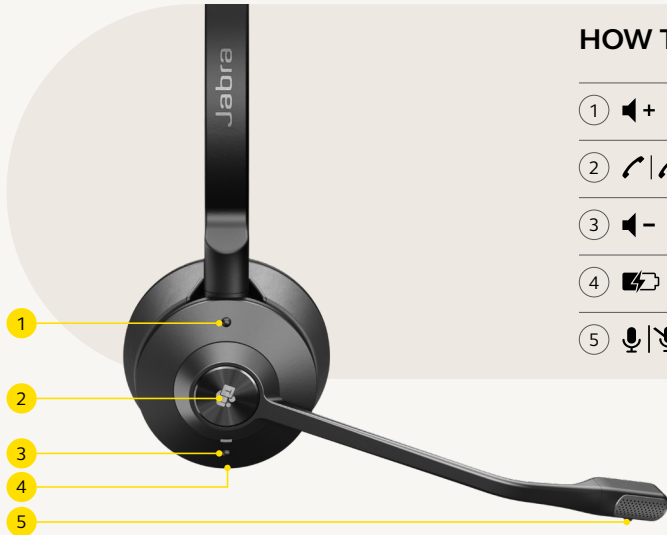

HOW TO USE

- ① 🔊+ Push x1
- ② 🔄/🗑️ Push x1
- ③ 🔊- Push x1
- ④ 🔋 Charging port
- ⑤ 🗣️/🗑️ Push x1 during a call

For more details check jabra.com/help/engage55

	FEATURES	BENEFITS	
Connectivity	Computer	Jabra Link 400 DECT adapter with USB-A or USB-C variant. Extensive, secure range up to 150m/490ft from your computer	
	Single connectivity	Connect to your computer	
	Device pairing	Pair a single headset to your computer. Conference in up to an additional 3 headsets on calls	
Audio	Microphone	Dual Microphone – ECM Uni-Directional and Analog MEMS system (stereo/mono) ECM Uni-Directional Microphone (convertible)	
	Speakers	Professional grade for exceptional speech clarity	
	Sidetone	Yes	
	Stereo sound	Yes – stereo model only	
	Security	Secure DECT Level C	Uses FIPS 140-2 algorithms to exceed DECT Security Step C standards
Ease of use	Rechargeable battery	Up to 13 hours battery life for stereo/mono, up to 9 hours for convertible. Spare battery available as an accessory for stereo/mono	
	Busylight	Busylight acts as a do-not-disturb sign to prevent interruptions	
	Easy charging	Charging cable supplied	
	Optional charging stand	Easy charging and docking with the optional charging stand	
	Call management	Answer/reject calls; increase/decrease speaker volume; mute	
	Comfort & wellbeing	Ear cushions	Non-clamping, soft leatherette ear cushions keep ears cool and comfortable, for all-day wear
Lightweight		Stereo 83g/2.93oz, mono 57g/2.01oz, convertible 21g/0.63oz	
Hearing protection		SafeTone™ 2.0 (comprises PeakStop™, intelligent acoustic shock protection, speech level normalization, and IntelliTone™ 2.0)	
Software integration	Device management and firmware upgrades	Use Jabra Xpress and Jabra Direct to manage and configure	
Variants	UC and MS variants	Choose from UC or Microsoft Teams variants	
	Wearing styles	Stereo, mono, and convertible. Convertible comes with earhook, neckband and headband	
Certifications		Microsoft Teams certified. Meets the Premium Microphone for Open Office standard (stereo and mono variants)