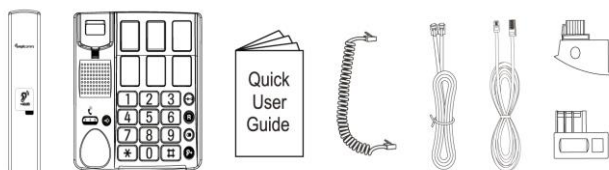

INSIDE THIS BOX