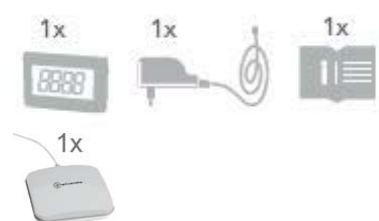

Content

Warranty: 24 months

EAN No.: 4250711 908010

Order No.: 908010

Export Carton: 6 pcs with EAN Barcode

Picture similar / technical data / features and design are subject to permanent technical development and could be changed without prior notice – errors accepted.