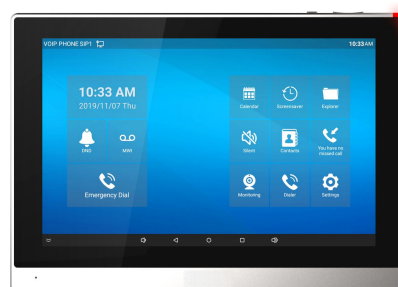

Fanvil i56A SIP Indoor Station

Fanvil i56A is a 10.1 inch indoor station, built-in Bluetooth 5.0 and 2.4G/5G Wi-Fi, integrated with Micro USB and TF interface. Based on Android 9.0 operating system, the interface operation is smooth and intelligent. It is mainly used in residential area, villa, office buildings and other places for receiving calling and communicating through the door phone and open the door remotely. It can provide reliable security assurance and the easy access control service for the users, creating a safe and comfortable living environment.

Highlights

- Stylish and simple, can be matched with different decoration styles.
- 10.1 inch capacitive touch screen, sensitive touch.
- HD voice speech quality with built-in 1W dual speaker and Acoustic Echo Canceller (AEC).
- Built-in Bluetooth (BT 5.0) and Wi-Fi (2.4GHz and 5GHz).
- Support ONVIF protocol.
- Monitor over the video door phone and the image of authorized cameras.
- Rich interfaces to meet different application scenarios.
- Support online management and upgrade.
- Compatible with major platforms: Asterisk, Broadsoft, 3CX, Metaswitch, Elastix, Avaya etc.

Generic

- 6 SIP Lines
- HD Voice
- PoE
- External Power Supply(Optional)

Display

- 1 x LCD: 10.1-inch 1280x800 Color Touch Screen

Audio

- Wideband ADC/DAC 16KHz sampling
- Narrowband Codec: G.711a/u, G.729AB, iLBC
- Wideband Codec: G.722, opus
- Acoustic Echo Canceller (AEC)
- Voice Activity Detection (VAD) / Comfort Noise Generation (CNG) / Background Noise Estimation (BNE)
- Packet Loss Concealment (PLC)
- Dynamic Adaptive Litter Buffer up to 300ms
- DTMF: In-band, Out of Band DTMF (RFC2833) / SIP INFO