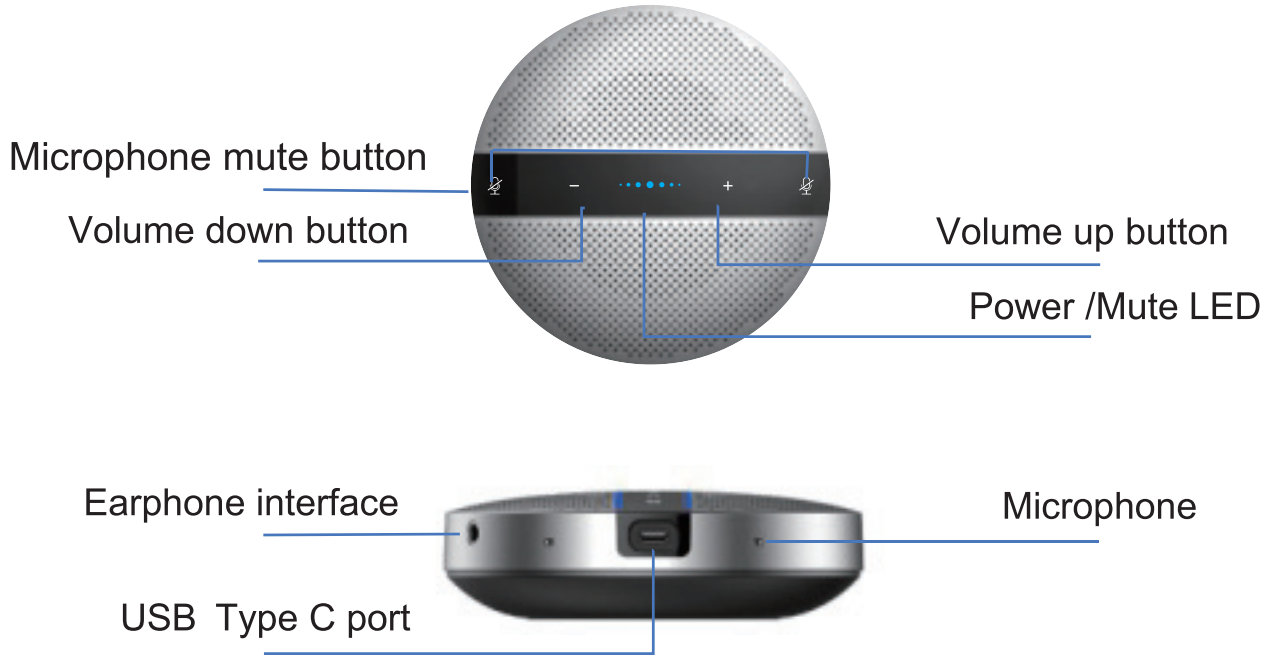

**PROJECT
TELECOM**

UNIFYING COMMUNICATIONS

PT-E | Noise Cancelling USB Speakerphone

USER GUIDE

1. Package Content

2. Product introduction

USB Speaker Phone is ideal for one-to-one and small-group conference calls. Plug and play, easy to use with dedicated answer, volume control, and mute button. Crystal-clear conversations during online calls with far field Mic, noise reduction and echo cancellation. Compatible with Windows Microsoft Communicator and Microsoft Teams.

3. How to operate

ICON	FUNCTION	OPER
	Mute/unmute	Tap this
+	Turn up the volume	Tap “+”
-	Turn down the volume	Tap “-”

4. Product Specification

SPEAKERPHONE SP300U	SPECIFICATION
Microphones	6 Omni-directional Amics
Speaker	4Ω,3W, Φ40mm
RMS	2W
USB Type C port	Charging and data connection
Pickup distance	3m
Dimensions	D 130mm x H 38.2mm
Weight	198g
Connectivity	USB2.0
Operating temperature	5°C to 40°C (41°F to 104°F)
Storage temperature	-5°C to 60°C (23°F to 140°F)

Answer: No, this USB speakerphone is only suitable for computer/laptop, this product does not work with traditional telephone.

3) Question: What is the conferencing range of this USB speakerphone?

Answer: The speakerphone could pick up voice from 3-5 meters' range, and it is also perfect for 3-5 attendees meeting.