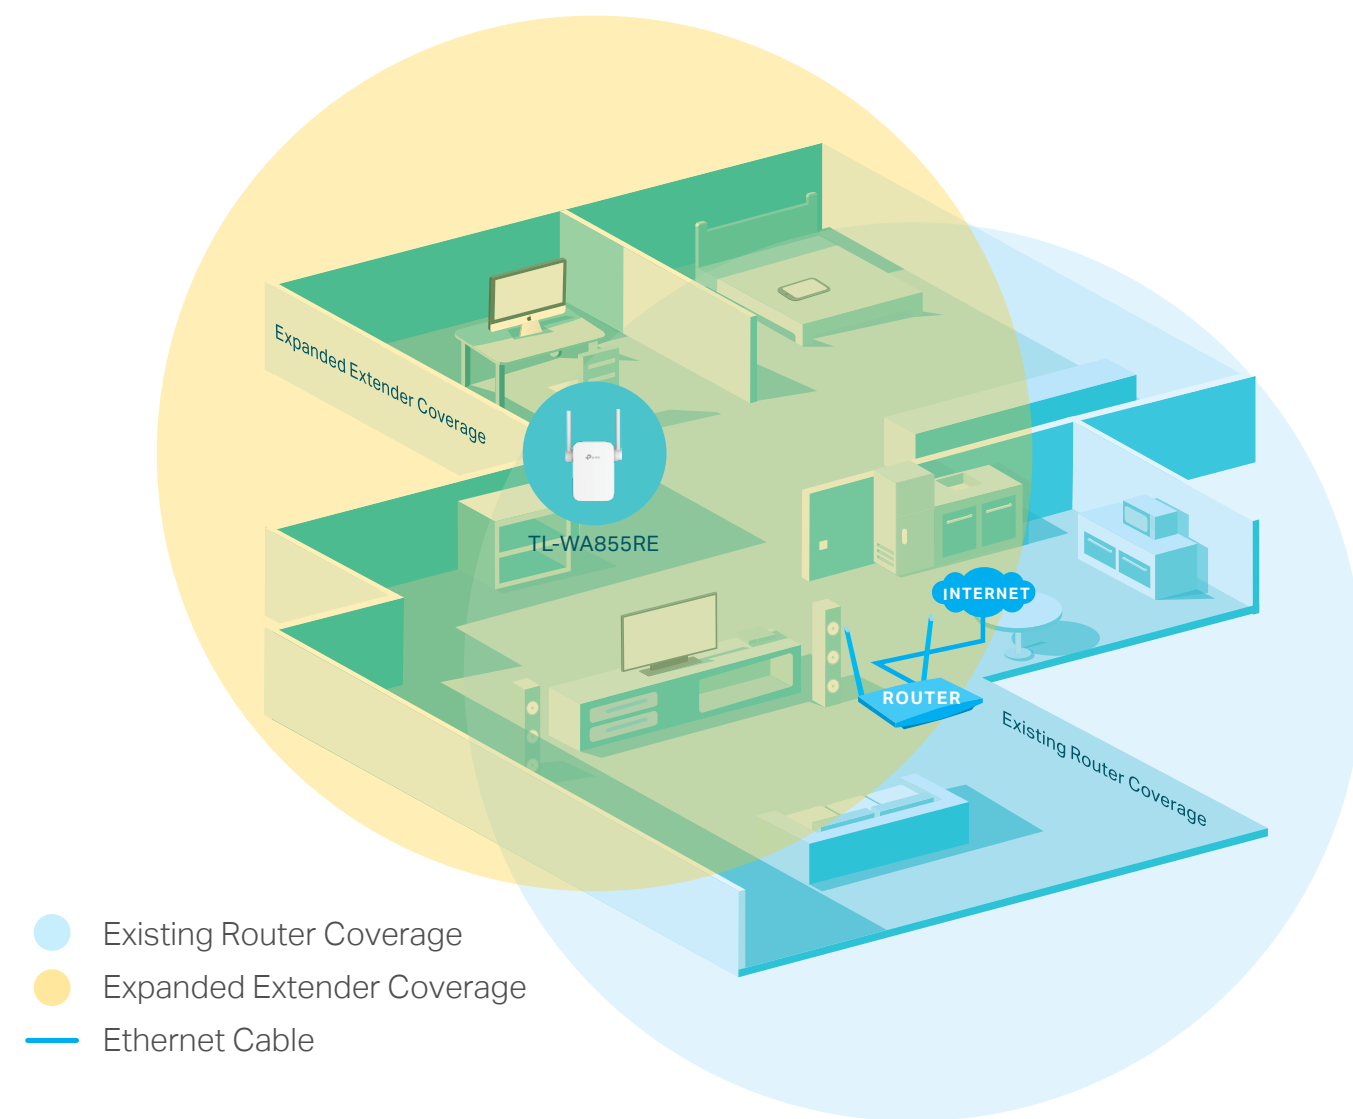

# 300Mbps Wi-Fi Range Extender

Stable Wi-Fi Extension

TL-WA855RE

## Extend the Range of Your Wi-Fi Network

The 300Mbps Wi-Fi Range Extender connects to your router wirelessly, strengthening and expanding its signal into areas it can't reach on its own, achieving speed of 300Mbps.

## Perfect Location at a Glimpse

An intelligent Signal light helps you quickly find the best location to install the range extender.