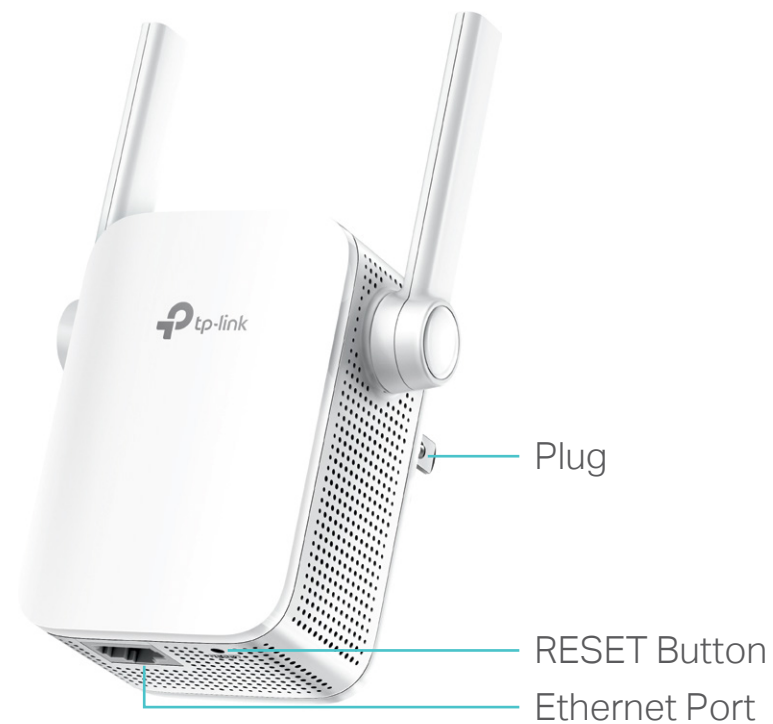

Specifications

Hardware

- Ethernet Port: 1 10/100Mbps RJ45 Port
- Button: WPS Button, RESET Button
- Antenna: 2 External Antennas
- Power Consumption: 4.5W
- Dimensions (W × D × H):
  3.15 x 3.06 x 2.44 in. (80 x 77.8 x 62 mm)

Wireless

- Wireless Standards: IEEE 802.11b/g/n
- Frequency: 2.4GHz
- Signal Rate: 300Mbps at 2.4GHz
- Transmit Power: FCC: ≤20dBm
- Reception Sensitivity:
  2.4GHz:
  11g 54Mbps: -79dBm, 11n HT20: -77dBm
  11n HT40: -74dBm
- Wireless Function: Enable/Disable Wireless Radio, Power Schedule, LED Control
- Wireless Security: 64/128-bit WEP, WPA/WPA2, WPA/WPA-PSK2 encryptions

Others

- Certification
  FCC, RoHS
- System Requirements
  Microsoft Windows 98SE, NT, 2000, XP, Vista™ or Windows 7, 8, 8.1, 10, MAC OS, NetWare, UNIX or Linux
  Internet Explorer 11, Firefox 12.0, Chrome 20.0, Safari 4.0, or other Java-enabled browser
- Package Contents
  300Mbps Wi-Fi Range Extender TL-WA855RE
  Quick Installation Guide

For more information, please visit

<https://www.tp-link.com/us/products/details/TL-WA855RE.html>

or scan the QR code left

Specifications are subject to change without notice. TP-Link is a registered trademark of TP-Link Technologies CO., Ltd. Other brands and product names are trademarks or registered trademarks of their respective holders. Copyright ©2019 TP-Link Technologies Co., Ltd. All rights reserved.

Maximum wireless signal rates are the physical rates derived from IEEE Standard 802.11 specifications. Actual wireless data throughput and wireless coverage are not guaranteed and will vary as a result of 1) environmental factors, including building materials, physical objects, and obstacles, 2) network conditions, including local interference, volume and density of traffic, product location, network complexity, and network overhead, and 3) client limitations, including rated performance, location, connection quality, and client condition.

www.tp-link.com

TP-Link 300Mbps Wi-Fi Range Extender TL-WA855RE