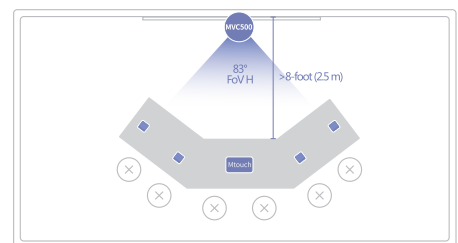

- Delivering a vivid face-to-face video conference experience.
- Easier for everyone to be heard and involved in the meeting.

MVC800 | Large meeting room | 12-20+ people

Key benefits

The 12x optical camera delivers sharp, smooth and stable video at a significant distance. Thanks to its wide-angle horizontal field-of-view lens and adjustable camera angle, the MVC800 provides a broad view of large conference rooms.

The ability to connect up to four wired beam-forming array microphones combined with 20 foot and 360-degree voice pickup technology.

The MVC800 offers instant wireless content sharing without clutter. The powerful screen share adapter MShare integrates HDMI and mini-DP input ports and eliminates the need for additional adapters for Mac or Surface products. Support built-in wireless of dedicated network. Just plug-and-play and start sharing content with a single click.

What's included

- Mini-PC: NUC
- Camera: UVC80
- Console(touch pad): MTouch
- Screen share adapter: MShare
- Wired microphone: VCM34 (or optional CPW90 wireless microphone)
- Speaker: Sound bar
- Others components and accessories TBD

MVC500 | Medium meeting room | 6 - 12 people

Key benefits

The 5x optical camera delivers sharp, smooth and stable video with a deep focus field, while the 83-degree wide-angle horizontal field-of-view lens and adjustable camera angle provide a broad view.

The ability to connect up to four wireless microphones allows users to flexibly cover conference rooms of up to 850 square foot (80 square meters) in size.