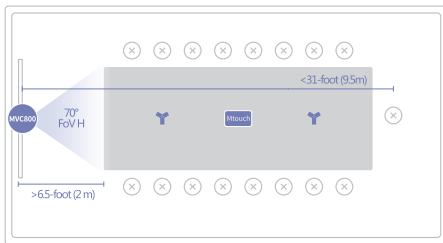

- Delivering a vivid face-to-face video conference experience.
- Easier for everyone to be heard and involved in the meeting.

MVC800 | Large meeting room | 12-20+ people

Key benefits

The 12x optical camera delivers sharp, smooth and stable video at a significant distance. Thanks to its wide-angle horizontal field-of-view lens and adjustable camera angle, the MVC800 provides a broad view of large conference rooms.

The ability to connect up to four wired beam-forming array microphones combined with 20 foot and 360-degree voice pickup technology.

The MVC800 offers instant wireless content sharing without clutter. The powerful screen share adapter MShare integrates HDMI and mini-DP input ports and eliminates the need for additional adapters for Mac or Surface products. Support built-in wireless of dedicated network. Just plug-and-play and start sharing content with a single click.

What's included

- Mini-PC: NUC
- Camera: UVC80
- Console(touch pad): MTouch
- Screen share adapter: MShare
- Wired microphone: VCM34 (or optional CPW90 wireless microphone)
- Speaker: Sound bar
- Others components and accessories TBD

MVC500 | Medium meeting room | 6 - 12 people

Key benefits

The 5x optical camera delivers sharp, smooth and stable video with a deep focus field, while the 83-degree wide-angle horizontal field-of-view lens and adjustable camera angle provide a broad view.

The ability to connect up to four wireless microphones allows users to flexibly cover conference rooms of up to 850 square foot (80 square meters) in size.

The MVC500 offers instant wireless content sharing without clutter. The powerful screen share adapter MShare integrates HDMI and mini-DP input ports and eliminates the need for additional adapters for Mac or Surface products. Support built-in wireless of dedicated network. Just plug-and-play and start sharing content with a single click.

What's included

- Mini-PC: NUC
- Camera: UVC50
- Console(touch pad): MTouch
- Screen share adapter: MShare
- Wireless microphone: CPW90 (or optional VCM34 wired microphone)
- Speaker: Sound bar
- Others components and accessories TBD