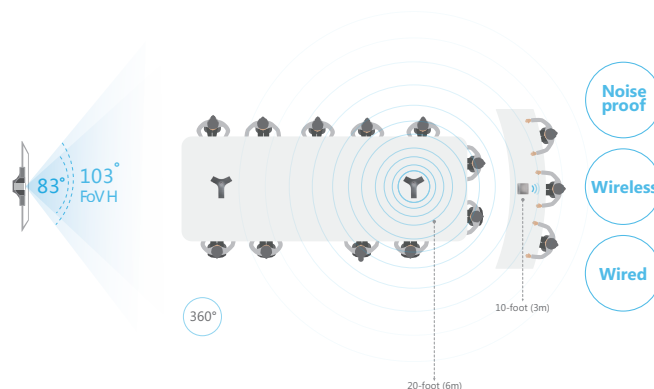

Superior audio and video performance

Consistent SFB/Teams experience

- Range of HD and wide-angle cameras ideal for any size conference room with two or 20 participants.
- For MVC series, connect up to four wired beamforming array microphones, featuring 20 foot(6m) 360-degree voice pickup technology. Optional wireless and wired microphone packages. Smart noise-proof technology.
- Embedded with the SFB/Teams application for a consistent user interface and workflow.