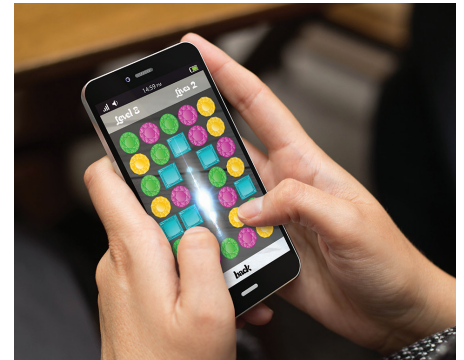

- Two-in-One—LTE Modem + AC1900 WiFi Router
- Extreme WiFi speed from Broadband access—Up to 1900 Mbps
- Perfect when wired connectivity is unavailable, inconvenient or slow
- Dual core 1GHz processor boosts wireless, wired & WAN-to-LAN performance
- Advanced QoS for a lag free video experience
- Extreme range with high-powered amplifiers & external antennas for best connectivity
- Open source support www.myopenrouter.com

ALWAYS CONNECTED

- Never be without the Internet at home or your small office
- Stay online even when your DSL or Cable can't stay up and running
- Have high-speed Internet with LTE in places where cable and DSL providers can't keep up
- Delivers a primary connection for business-critical equipment including cameras, POS systems, and all your wireless devices
- 4G Fail-over will keep you connected
- The perfect Internet connection for mobile-only retail locations, like pop-up stores at trade shows, sporting events, festivals or even food trucks

STREAMING, GAMING & MOBILE

- Extreme combined WiFi speed—Up to 1900 Mbps
- Dual core 1GHz processor boosts performance for gaming & streaming
- Uninterrupted video streaming with advanced QoS
- Find & play stored media on TVs & game consoles via DLNA® server
- Secure remote access to your home network via VPN
- Amplifiers & external antennas increase range for mobile devices throughout your home