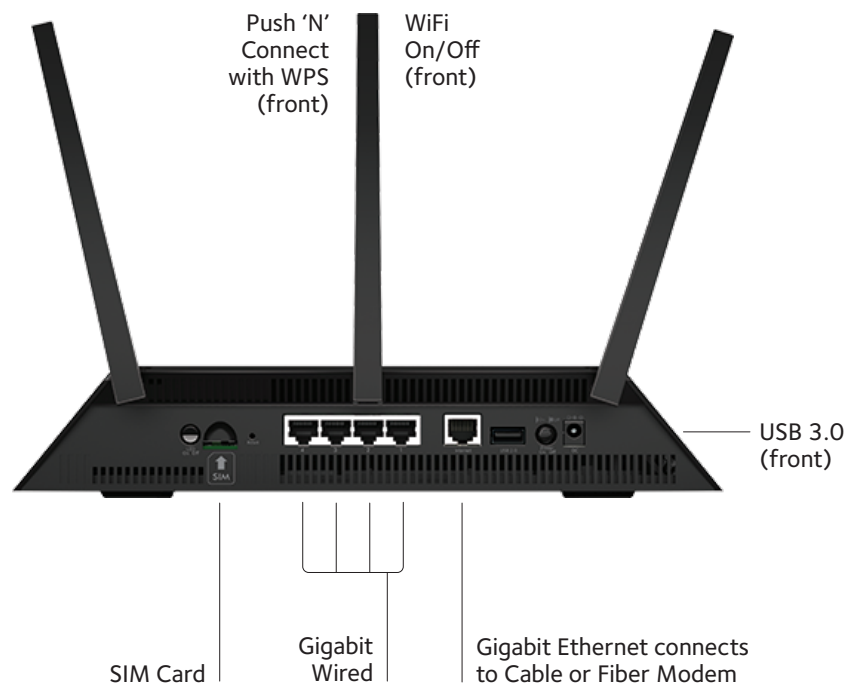

Connection Diagram