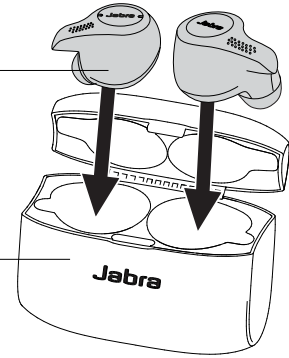

How to charge

5 hours battery

2 recharges on-the-go