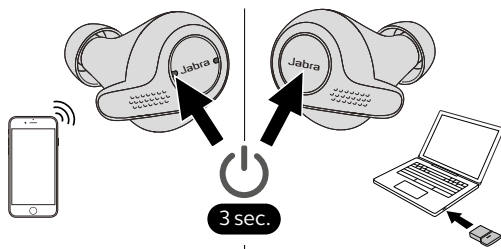

Digital Assistant-enabled. Voice commands made simple.

With the Evolve 65t you can instantly connect to Amazon Alexa, Siri®, or Google Assistant™**, allowing you to get the information you need – whether that be setting appointments, finding nearby events, having messages read back to you, or checking the weather.

* Refer to [Jabra.com/commercial-claims](https://www.jabra.com/commercial-claims)

At a glance:

Jabra Evolve 65t

- **Professional-grade sound. True wireless earbuds.** Superior true wireless call quality with 4-microphone technology. Skype for Business and UC-certified for professional sound on the go, 100% free of wires.
- **All-day power. Always connected.** Up to 5 hours battery on a single charge, and 15 hours with the included pocket-friendly charging case.
- **Blocks out disruptive background noise. On-the-go concentration.** Multiple fitting options provide a snug in-ear fit to help you focus.
- **Customizable equalizer for calls and music.** Personalize your call and music experience with a customizable equalizer in the Jabra Sound+ app.
- **Third-generation technology. Trusted, reliable connection.** Proven true wireless connectivity for reduced audio dropouts.
- **Voice Assistant-enabled. Voice commands made simple.** One-touch access to Amazon Alexa, Siri®, or Google Assistant™.**

**Operating system dependent

How to connect

Smartphone

Power on the earbuds and follow the voice instructions to pair to your smartphone. Install the Sound+ App.

Computer

Power on the earbuds and plug the Bluetooth adapter into your computer to connect. Install Jabra Direct.