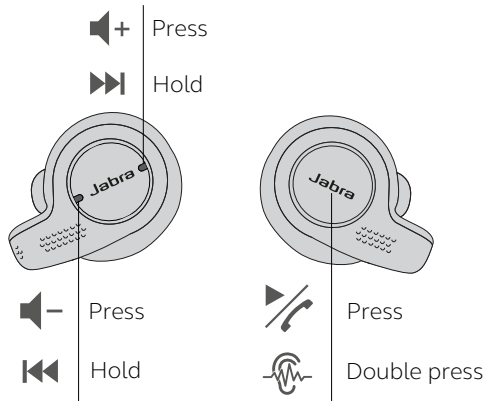

How to use

Professional-grade sound.

Superior true wireless call quality with 4-microphone technology.

All-day power. Always connected.

Up to 5 hours battery on a single charge, 15 hours with the included pocket-friendly charging case.

	Features	Benefit	Jabra Evolve 65t
Connectivity	True wireless form factor	Cord free call and music consumption	•
	Jabra Link 370 Bluetooth adapter	Wireless range of up to 10m/33ft with PC and Smartphone	•
	Dual Bluetooth® connectivity for PC, smartphone and tablet	Connect two Bluetooth® at the same time	•
	Certifications	Skype for Business, Cisco, Avaya and more	•
	Multiple device pairing	Pair up to 8 devices	•
Audio	Microphone	A 4-microphone ambient noise cancellation technology	•
	Acoustical open chamber design	Wind noise protection	•
Ease of use	Rechargeable battery	Up to 15 hours of battery with charging case	•
	Audio Control	Answer/end call – Reject call – Volume control – Track control¹ -Play/pause music¹	•
	HearThrough	Double press the multi-function button to hear the outside world without taking off the earbud	•
	Voice assistant enabled	One-touch access to Amazon Alexa, Siri®, and Google Assistant™²	•
	Accessories	3 pairs of different-sized EarGels™	•
Compatibility	Apps	For compatibility information go to Jabra.com	

¹ For mobile device only

² Operating system dependent