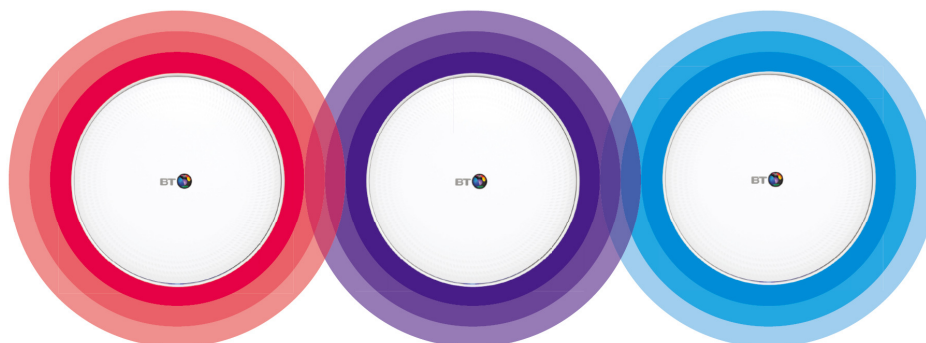

Whole Home Wi-Fi

Superfast, super reliable Wi-Fi

Connect up to 6 discs around your home to create a complete Wi-Fi network – which means no more dead spots.

Complete control

Use the app for simple set up, see who's online and even pause the internet

Super smart

Intelligent Wi-Fi technology automatically connects you to the fastest and strongest signal as you move from room to room.

Main Features

- Works with all broadband providers
- AC2500 Dual-Band wireless technology
- Wi-Fi roaming and band steering
- Self-configuring network (star or daisy chain)
- Intelligent backhaul channel and band selection
- Easy setup. The app guides you to create and setup your Whole Home Wi-Fi system in minutes.
- Connection advice. Get help finding the greatest positions for your discs to get the best Wi-Fi experience.
- Simple dashboard. Use the dashboard to see who is online and what devices are connected to your Wi-Fi.
- Complete control. Pause your Wi-Fi so you're in charge.
- Secure network. Peace of mind that your home Wi-Fi network is safe and secure.

- PC browser configuration interface

Lights

- Single light: Purple, Blue, Orange Red

Buttons

- Power (On/Off), WPS, Reset (Pinhole)

Ports

- RJ45 (IEEE 802.3 10/100/1000 Mbps)

Environment