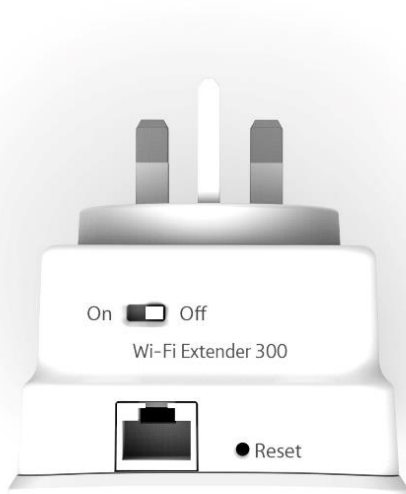

Product Specification

System requirements

- Works with any operating systems

Other features

- Web configuration interface

Security

- WPA (TKIP), WPA2 (AES), WPA+WPA2

Standards

- Wireless: IEEE802.11a/b/g/n

Transmission speed

- 2.4GHz: 150Mbps (20MHz mode), 300Mbps (40MHz mode)

Package content

- Wi-Fi Extender 300
- User Guide

Power Supply

- 230V $\pm$ 15%, 50Hz $\pm$ 3%

Lights

- Power, Ethernet, WPS (green)
- Position indicators (Too Close-Too far) (green/red), Good (green)

Buttons

- Power (On/Off), WPS, Reset (Pinhole)

Ports

- RJ45 (IEEE 802.3 10/100 Mbps)

Environment

- Operating Temp: 0 to 45°C
- Operating Humidity: 10% to 90%

Power consumption

- 12 W

Weight & dimensions

- 167.4 g, 7.1(W) x 7.7(L) x 12.1(H)