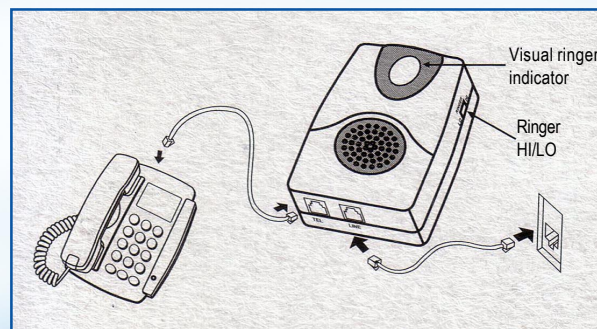

GEEMARC
CLEAR SOUND[®]
 HEAR THE DIFFERENCE

Ringer amplifieur / Amplificateur de sonnerie

GEEMARC
CLEAR SOUND[®]
 HEAR THE DIFFERENCE

GB

- Telephone ringer alarm
- Extra loud ringer (95dB)
- Volume control (Hi / Lo)
- Visual ringer indicator
- Wall mountable
- No battery needed.

F

- Indicateur de sonnerie de téléphone
- Sonnerie électronique puissante (95dB)
- Réglage du volume (Fort / Faible)
- Indicateur lumineux de sonnerie
- Installation murale possible
- Fonctionne sans pile

GB

USING

- Connect your telephone line cord to the socket located at front of CL11 then connect the plug into the wall socket.
- Connect your telephone to the CL11 with the line cord included.
- A switch located on the right side of the CL11 unit allows the ringer to be switched to LOW or HIGH .