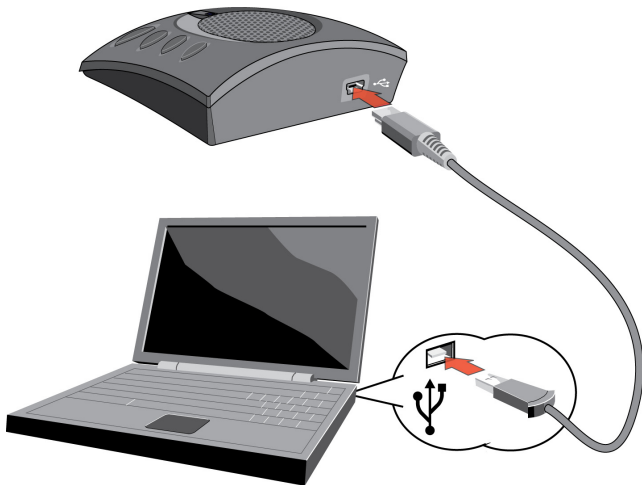

Guide de Démarrage Rapide

Anleitung

TABLE OF CONTENTS

CHAT 70-U FEATURES	1
CONNECTING THE CHAT 70-U TO A PC	2
Setup	2
SPECIFICATIONS AND REQUIREMENTS	3
Minimum System Requirements	3
Connections	3
Controls	3
Audio	3
Microphone	3
Environmental	3
Processing	3
Power	3
Mechanical	3
Compliance	3
Part Number	3

CHAT 70-U Features

CHAT 70-U Caractéristiques

CHAT 70-U Funktionen

Connecting the CHAT 70-U to a PC

Connexion de l'CHAT 70-U à votre ordinateur

Schließen Sie das CHAT 70-U an Ihren Computer an

SETUP

Installation

Specifications and Requirements

System Requirements

Windows XP
Windows Vista
Windows 7

Connections

USB Connector
Version 2.0 Compatible
Type: Mini-B Female

Controls

Call Control (Hook)
Volume Up
Volume Down
Microphone Mute

Full Duplex
Acoustic Echo Cancellation (AEC)
Noise Cancellation (NC)
Automatic Level Control (ALC)

Power

USB:
5 VDC @ 500 mA Maximum

Mechanical

Dimensions (W x D x H):
3.8" x 4.1" x 1.8"
(9.7 cm x 10.4 cm x 4.6 cm)