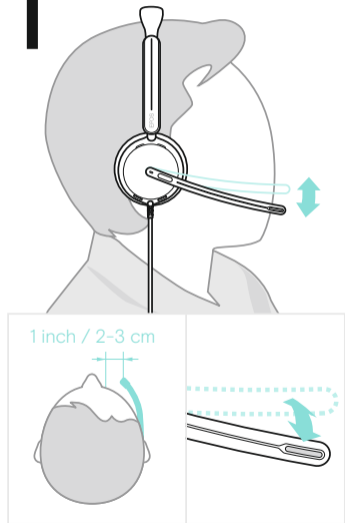

Model: DSWH1, DSWH1.1

eposaudio.com/impact400

DSEA A/S
Kongebakken 9,
DK-2765 Smørum, Denmark

Printed in China
770-00469
09/24 A02

EPDS

IMPACT
400 Series

1

2